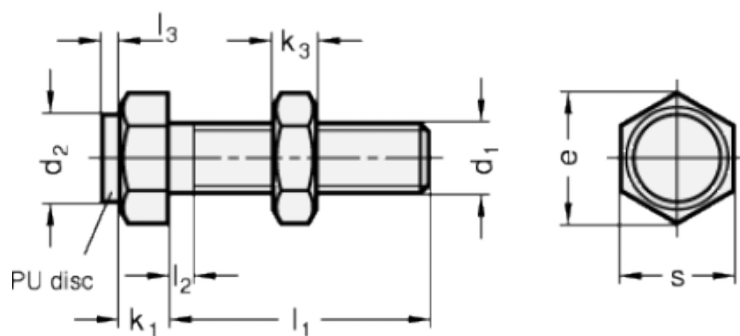

Article number: 20251M520BK

Description: E+G Setting bolt GN 251-M5-20-BK
with nut

Measures

Type AK

Type BK

Mounting block GN 412.1

d	= M5	s = 8
e	= 9.2	
K	= -	
k1	= 2.5	
k2	= 3.2	
l1	= 20	
l2 max.	= 2.4	
l3	= 1.5	